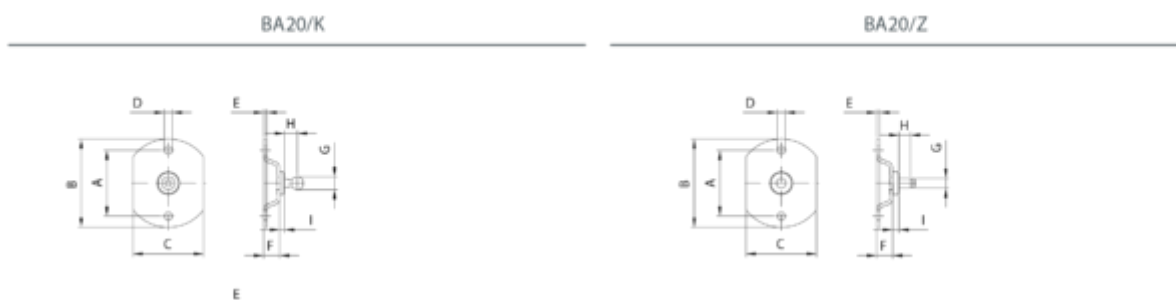

Data Sheet

Article number: 04HBA20K10

Description: Stabilus Industry Line Side bracket, round Steel
Type BA20K10 M10

Measures

A = 41	I = 3
B = 55	Stability (N) = 800 N
C = 44	
D = 5.3	
E = 2	
F = 10	
G = 10	
H = 9	